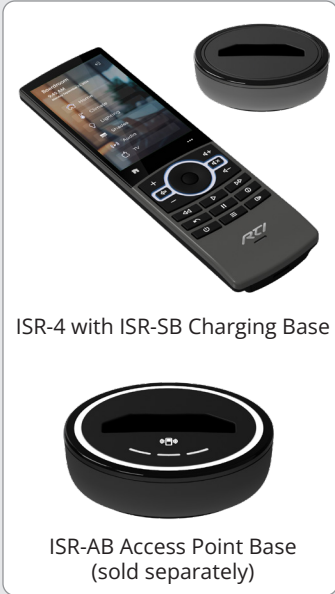

The ISR-4's brilliant 4" display delivers a smartphone-like user experience, with easy swipe and ample space for viewing cover art, camera feeds, lighting controls, and more. Fully customizable soft keys sit below the display, ideal for selecting scenes from 'good morning' to 'good night,' while the soft-touch backlit buttons deliver effortless control of your audio and video systems. The intuitive 5-way thumbpad, full transport controls, and real-time haptic feedback ensure every interaction is smooth and responsive, ideal for today's streaming world.

The ISR-4 features advanced Wi-Fi technology for instant and reliable network connectivity. Plus, its built-in accelerometer activates the remote as soon as it's picked up, ensuring it's always ready for action without any delay. Meanwhile, the ambient light sensor automatically adjusts the display brightness to match the room's lighting conditions for optimal visibility.

The ISR-4 intelligently hibernates when not in use, delivering up to 4-5 days of battery life between charges with typical use. Plus, the included ISR-SB charging base ensures the remote is always ready when you need it.

The ISR-4 programs with RTI Integration Designer® software to deliver a 100% customizable experience exclusive to RTI control and automation systems.