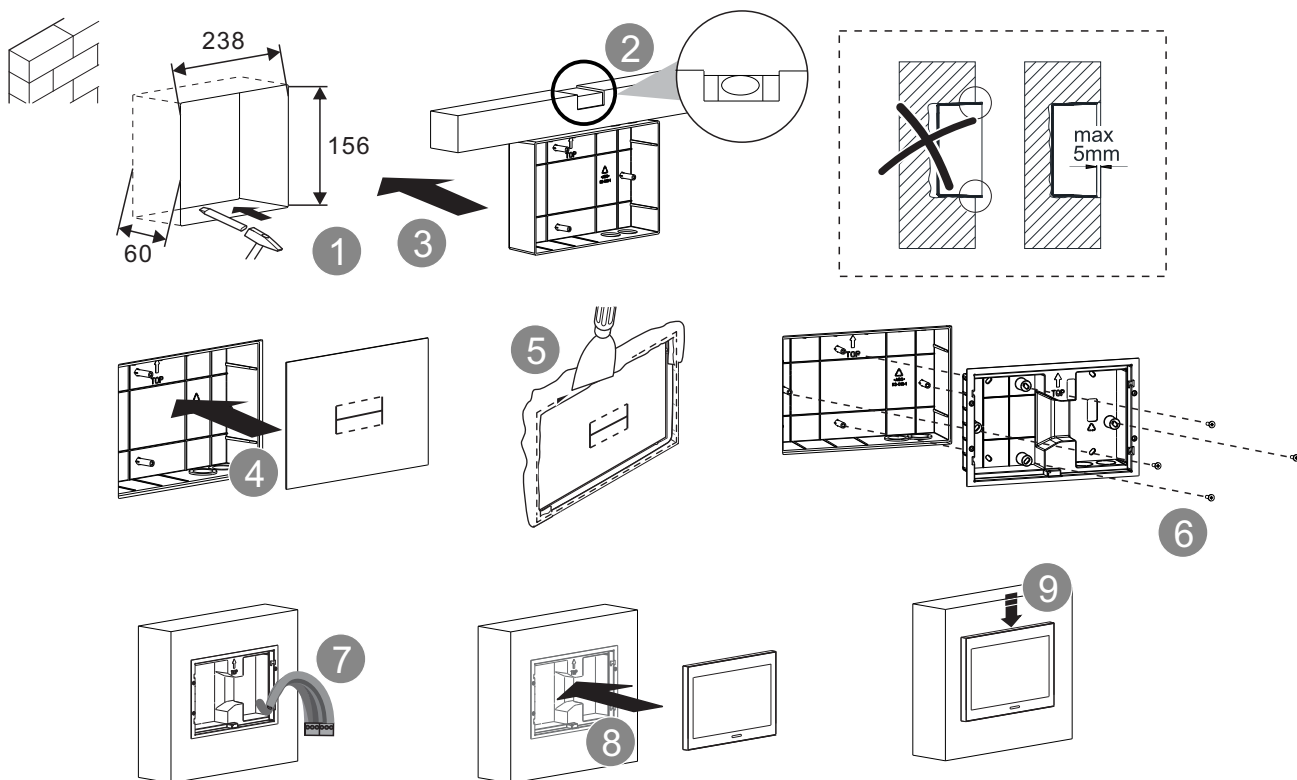

Product dimension (Unit: mm)

Installation height

Location

Flush-mounted installation (unit: mm)

### Cavity wall installation (unit: mm)

### Surface-mounted installation (Unit: mm)