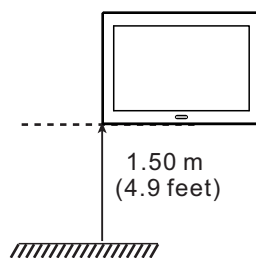

Product dimension (Unit: mm)

Installation height

Location

Flush-mounted installation (unit: mm)

### Cavity wall installation (unit: mm)

### Surface-mounted installation (Unit: mm)