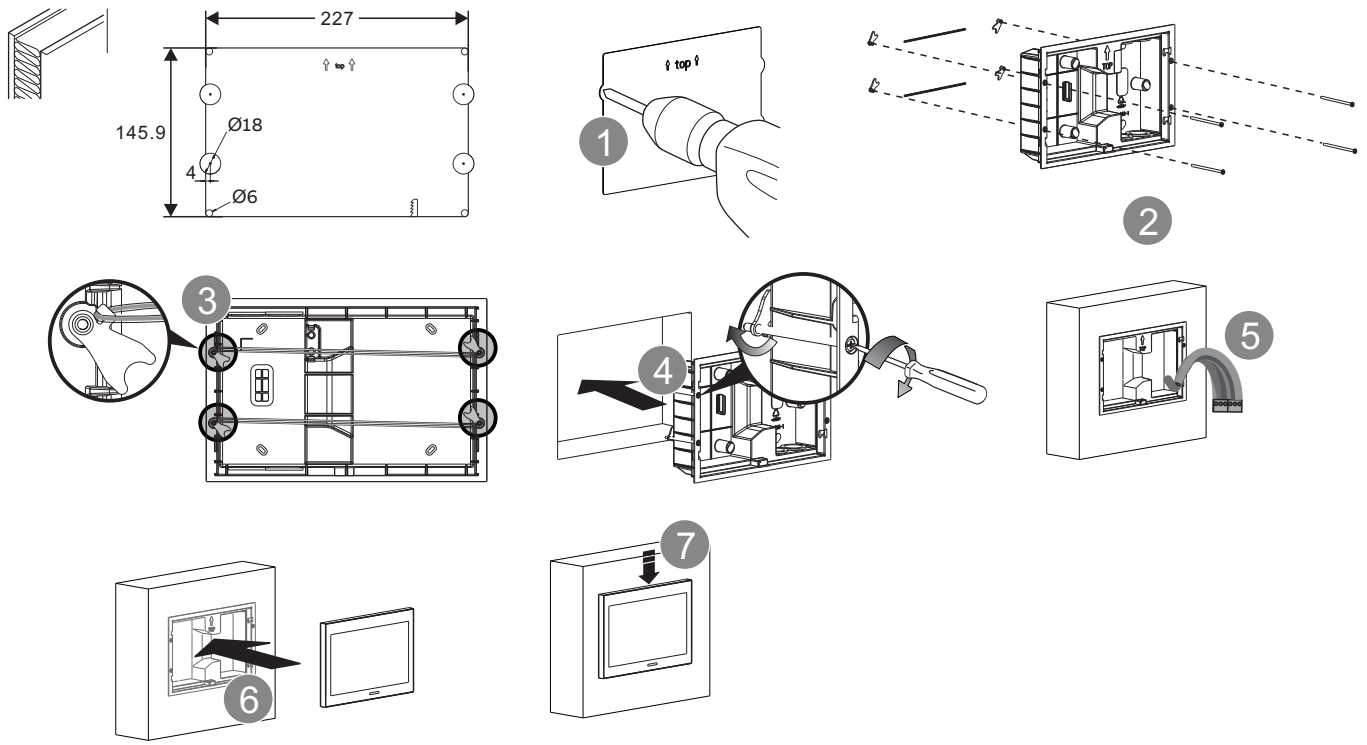

Product dimension (Unit: mm)

Installation height

Location

Flush-mounted installation (unit: mm)

### Cavity wall installation (unit: mm)

### Surface-mounted installation (Unit: mm)