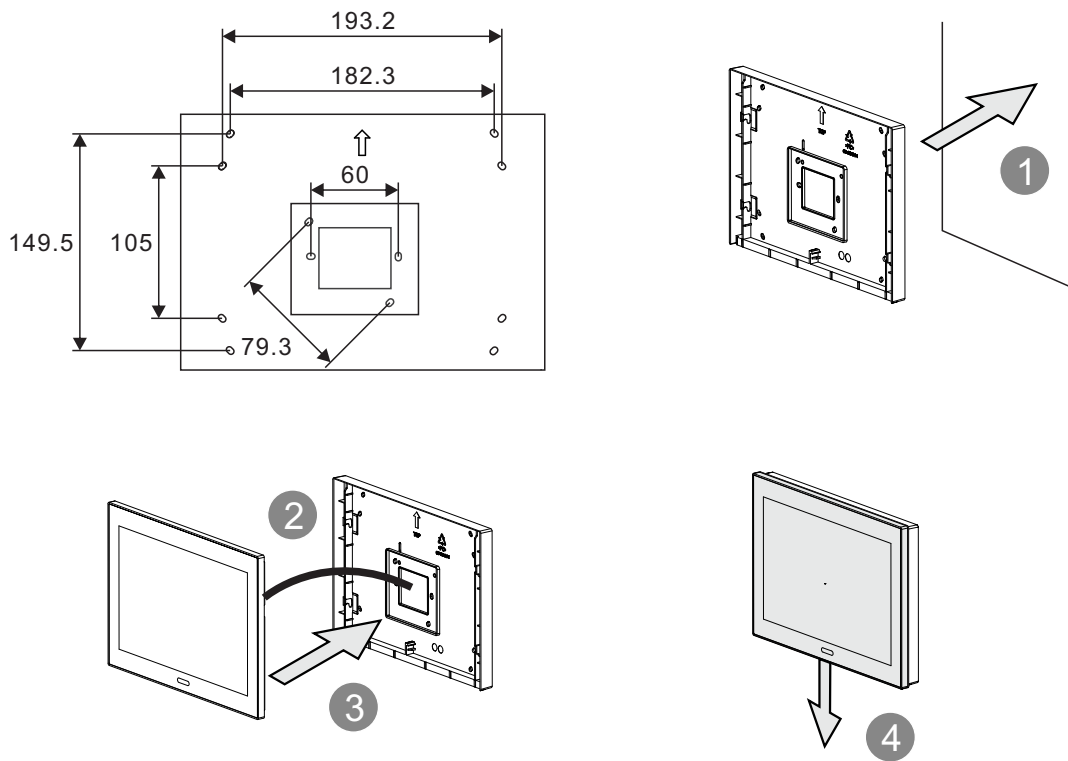

Product dimension (Unit: mm)

Installation height

Location

Flush-mounted installation (unit: mm)

### Cavity wall installation (unit: mm)

### Surface-mounted installation (Unit: mm)