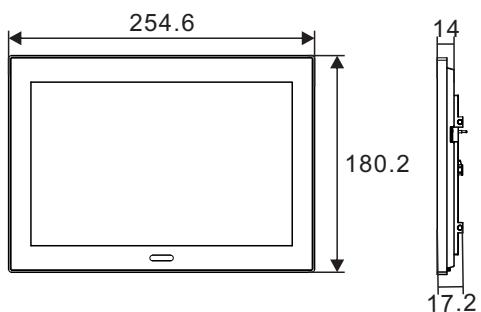

Product dimension (Unit: mm)

Installation height

Location

Flush-mounted installation (unit: mm)

### Cavity wall installation (unit: mm)

### Surface-mounted installation (Unit: mm)