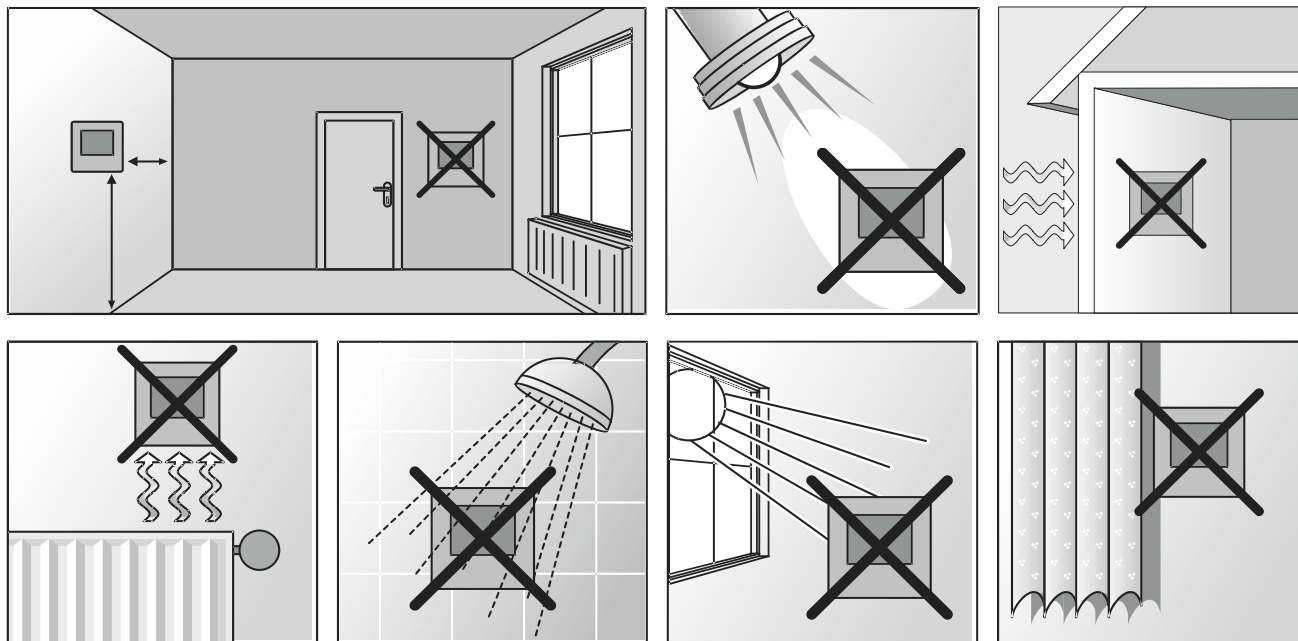

Product dimension (Unit: mm)

Installation height

Location

Flush-mounted installation (unit: mm)

### Cavity wall installation (unit: mm)

### Surface-mounted installation (Unit: mm)