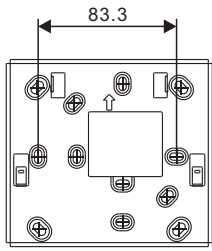

Product dimension (Unit: mm)

Installation height

Mounting bracket size (unit: mm)

Surface mounted without the electrical accessory box (Unit: mm)

Surface mounted with the electrical accessory box (Unit: mm)

VDE&BS&CN

NEMA (America)

NEMA & Italy

Swiss

Desktop mounted (Unit: mm)

Dismantle