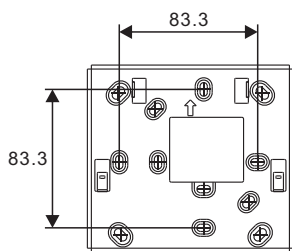

Product dimension (Unit: mm)

Installation height

Mounting bracket size (unit: mm)

Surface mounted without the electrical accessory box (Unit: mm)

Surface mounted with the electrical accessory box (Unit: mm)

VDE&BS&CN

NEMA (America)

NEMA & Italy

Swiss

Desktop mounted (Unit: mm)

Dismantle