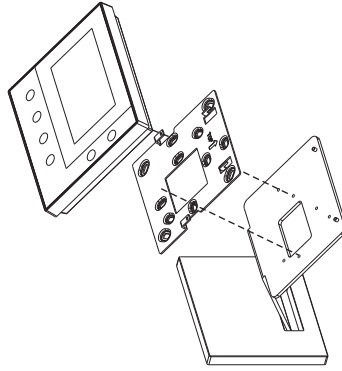

Product dimension (Unit: mm)

Installation height

Mounting bracket size (unit: mm)

Surface mounted without the electrical accessory box (Unit: mm)

Surface mounted with the electrical accessory box (Unit: mm)

VDE&BS&CN

NEMA (America)

NEMA & Italy

Swiss

Desktop mounted (Unit: mm)

Dismantle