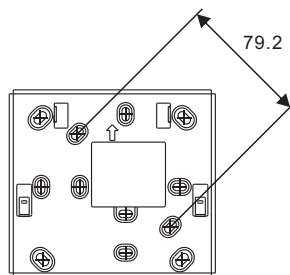

Product dimension (Unit: mm)

Installation height

Mounting bracket size (unit: mm)

Surface mounted without the electrical accessory box (Unit: mm)

Surface mounted with the electrical accessory box (Unit: mm)

VDE&BS&CN

NEMA (America)

NEMA & Italy

Swiss

Desktop mounted (Unit: mm)

Dismantle