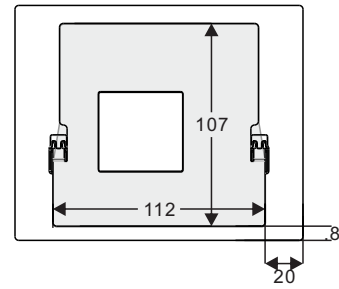

Product dimension (Unit: mm)

Installation height

Mounting bracket size (unit: mm)

Surface mounted without the electrical accessory box (Unit: mm)

Surface mounted with the electrical accessory box (Unit: mm)

VDE&BS&CN

NEMA (America)

NEMA & Italy

Swiss

Desktop mounted (Unit: mm)

Dismantle