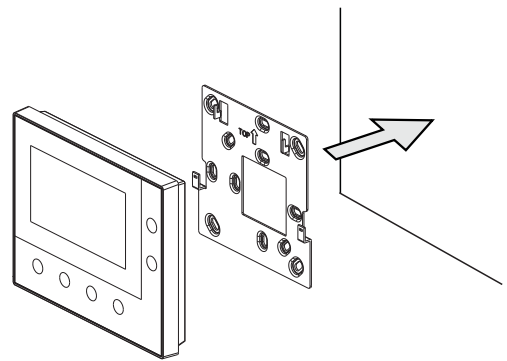

Product dimension (Unit: mm)

Installation height

Mounting bracket size (unit: mm)

Surface mounted without the electrical accessory box (Unit: mm)

Surface mounted with the electrical accessory box (Unit: mm)

VDE&BS&CN

NEMA (America)

NEMA & Italy

Swiss

Desktop mounted (Unit: mm)

Dismantle