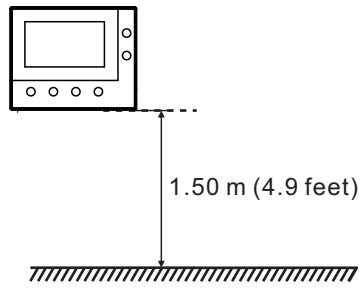

Product dimension (Unit: mm)

Installation height

Mounting bracket size (unit: mm)

Surface mounted without the electrical accessory box (Unit: mm)

Surface mounted with the electrical accessory box (Unit: mm)

VDE&BS&CN

NEMA (America)

NEMA & Italy

Swiss

Desktop mounted (Unit: mm)

Dismantle