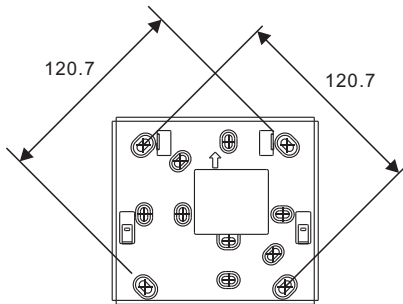

Product dimension (Unit: mm)

Installation height

Mounting bracket size (unit: mm)

Surface mounted without the electrical accessory box (Unit: mm)

Surface mounted with the electrical accessory box (Unit: mm)

VDE&BS&CN

NEMA (America)

NEMA & Italy

Swiss

Desktop mounted (Unit: mm)

Dismantle