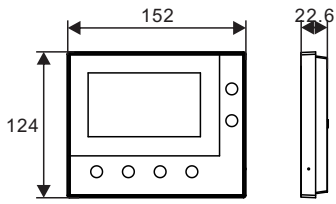

Product dimension (Unit: mm)

Installation height

Mounting bracket size (unit: mm)

Surface mounted without the electrical accessory box (Unit: mm)

Surface mounted with the electrical accessory box (Unit: mm)

VDE&BS&CN

NEMA (America)

NEMA & Italy

Swiss

Desktop mounted (Unit: mm)

Dismantle