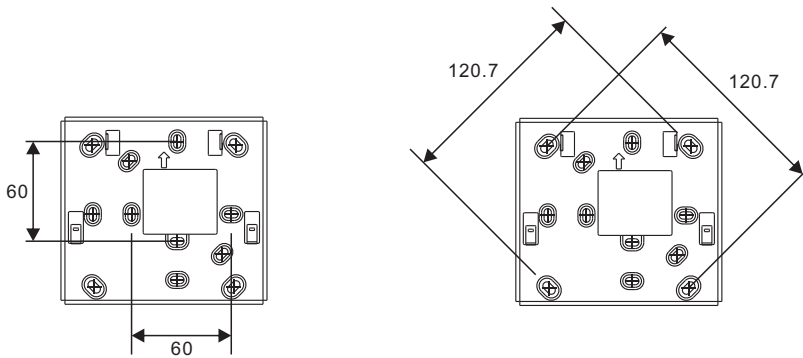

Product dimension (Unit: mm)

Installation height

Mounting bracket size (unit: mm)

Surface mounted without the electrical accessory box (Unit: mm)

Surface mounted with the electrical accessory box (Unit: mm)

VDE&BS&CN

NEMA (America)

NEMA & Italy

Swiss

Desktop mounted (Unit: mm)

Dismantle