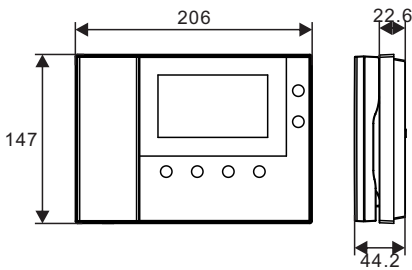

M2247.-W

2TMU230000M0008100

**Product dimension (Unit: mm)**

**Installation height**

**Mounting bracket size (unit: mm)**

**Surface mounted without the electrical accessory box (Unit: mm)**

**Surface mounted with the electrical accessory box (Unit: mm)**

VDE&BS&CN

NEMA (America)

NEMA & Italy

Swiss

**Desktop mounted (Unit: mm)**

**Dismantle**