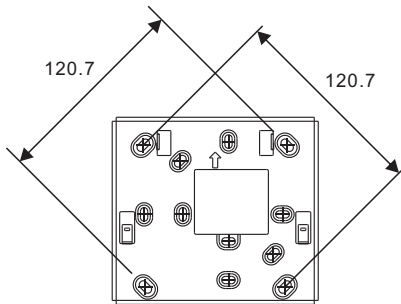

M2247.-W

2TMU230000M0008100

**Product dimension (Unit: mm)**

**Installation height**

**Mounting bracket size (unit: mm)**

**Surface mounted without the electrical accessory box (Unit: mm)**

**Surface mounted with the electrical accessory box (Unit: mm)**

VDE&BS&CN

NEMA (America)

NEMA & Italy

Swiss

**Desktop mounted (Unit: mm)**

**Dismantle**