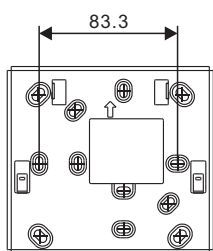

M2247.-W

2TMU230000M0008100

**Product dimension (Unit: mm)**

**Installation height**

**Mounting bracket size (unit: mm)**

**Surface mounted without the electrical accessory box (Unit: mm)**

**Surface mounted with the electrical accessory box (Unit: mm)**

VDE&BS&CN

NEMA (America)

NEMA & Italy

Swiss

**Desktop mounted (Unit: mm)**

**Dismantle**