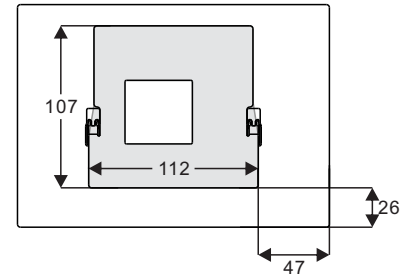

M2247.-W

2TMU230000M0008100

**Product dimension (Unit: mm)**

**Installation height**

**Mounting bracket size (unit: mm)**

**Surface mounted without the electrical accessory box (Unit: mm)**

**Surface mounted with the electrical accessory box (Unit: mm)**

VDE&BS&CN

NEMA (America)

NEMA & Italy

Swiss

**Desktop mounted (Unit: mm)**

**Dismantle**