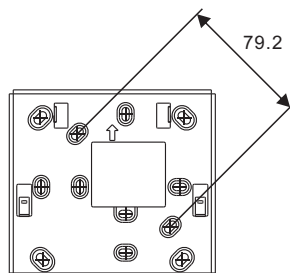

M2247.-W

2TMU230000M0008100

**Product dimension (Unit: mm)**

**Installation height**

**Mounting bracket size (unit: mm)**

**Surface mounted without the electrical accessory box (Unit: mm)**

**Surface mounted with the electrical accessory box (Unit: mm)**

VDE&BS&CN

NEMA (America)

NEMA & Italy

Swiss

**Desktop mounted (Unit: mm)**

**Dismantle**