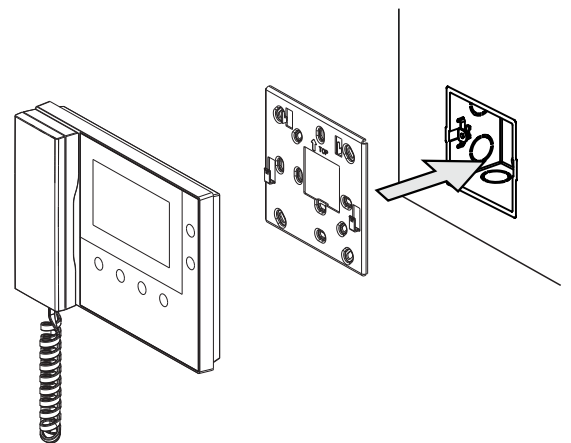

NEMA & Italy