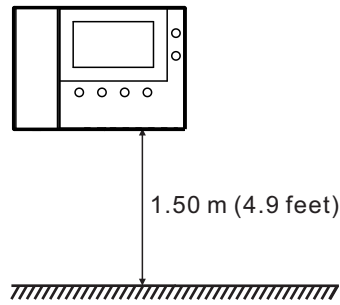

M2247.-W

2TMU230000M0008100

**Product dimension (Unit: mm)**

**Installation height**

**Mounting bracket size (unit: mm)**

**Surface mounted without the electrical accessory box (Unit: mm)**

**Surface mounted with the electrical accessory box (Unit: mm)**