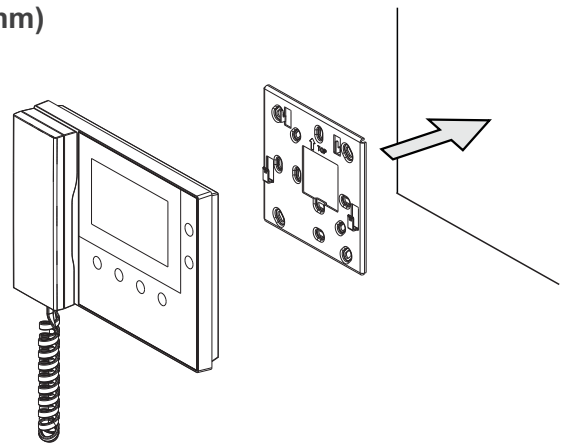

M2247.-W

2TMU230000M0008100

**Product dimension (Unit: mm)**

**Installation height**

**Mounting bracket size (unit: mm)**

**Surface mounted without the electrical accessory box (Unit: mm)**

**Surface mounted with the electrical accessory box (Unit: mm)**