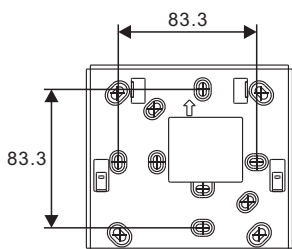

M2247.-W

2TMU230000M0008100

**Product dimension (Unit: mm)**

**Installation height**

**Mounting bracket size (unit: mm)**

**Surface mounted without the electrical accessory box (Unit: mm)**

**Surface mounted with the electrical accessory box (Unit: mm)**

VDE&BS&CN

NEMA (America)

NEMA & Italy

Swiss

**Desktop mounted (Unit: mm)**

**Dismantle**