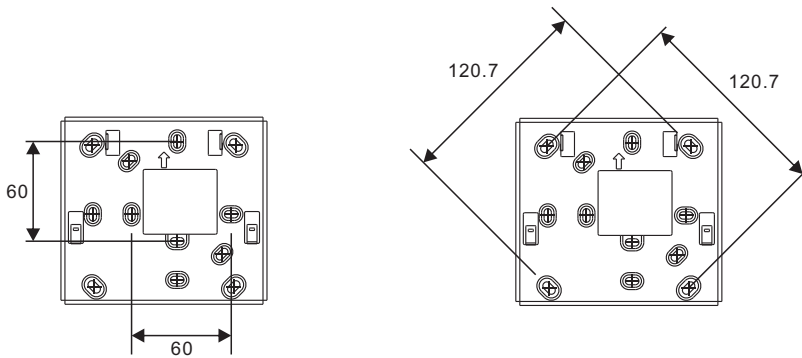

M2247.-W

2TMU230000M0008100

**Product dimension (Unit: mm)**

**Installation height**

**Mounting bracket size (unit: mm)**

**Surface mounted without the electrical accessory box (Unit: mm)**

**Surface mounted with the electrical accessory box (Unit: mm)**

VDE&BS&CN

NEMA (America)

NEMA & Italy

Swiss

**Desktop mounted (Unit: mm)**

**Dismantle**