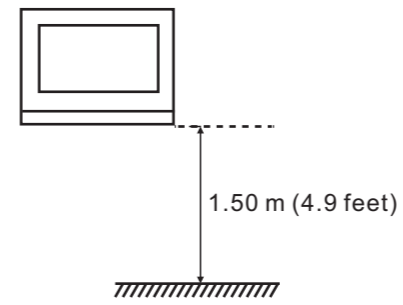

Product dimension (Unit: mm)

Installation height

Surface-mounted box (Unit: mm)

	Global	VDE&BS&CN	NEMA	NEMA	NEMA&Italy	Swiss	
IP Touch 7							
IP Touch 10							
M2238.-.							

Surface-mounted installation

This installation method is not suitable for IP Touch (LAN+LAN)

Desktop installation

This installation method is not suitable for IP Touch (LAN+LAN)

Flush-mounted installation with pre mounting box (unit: mm)

Cavity wall installation with mounting box (unit: mm)

Replacing the end strip

(Not available for full glass panel)

Dismantling