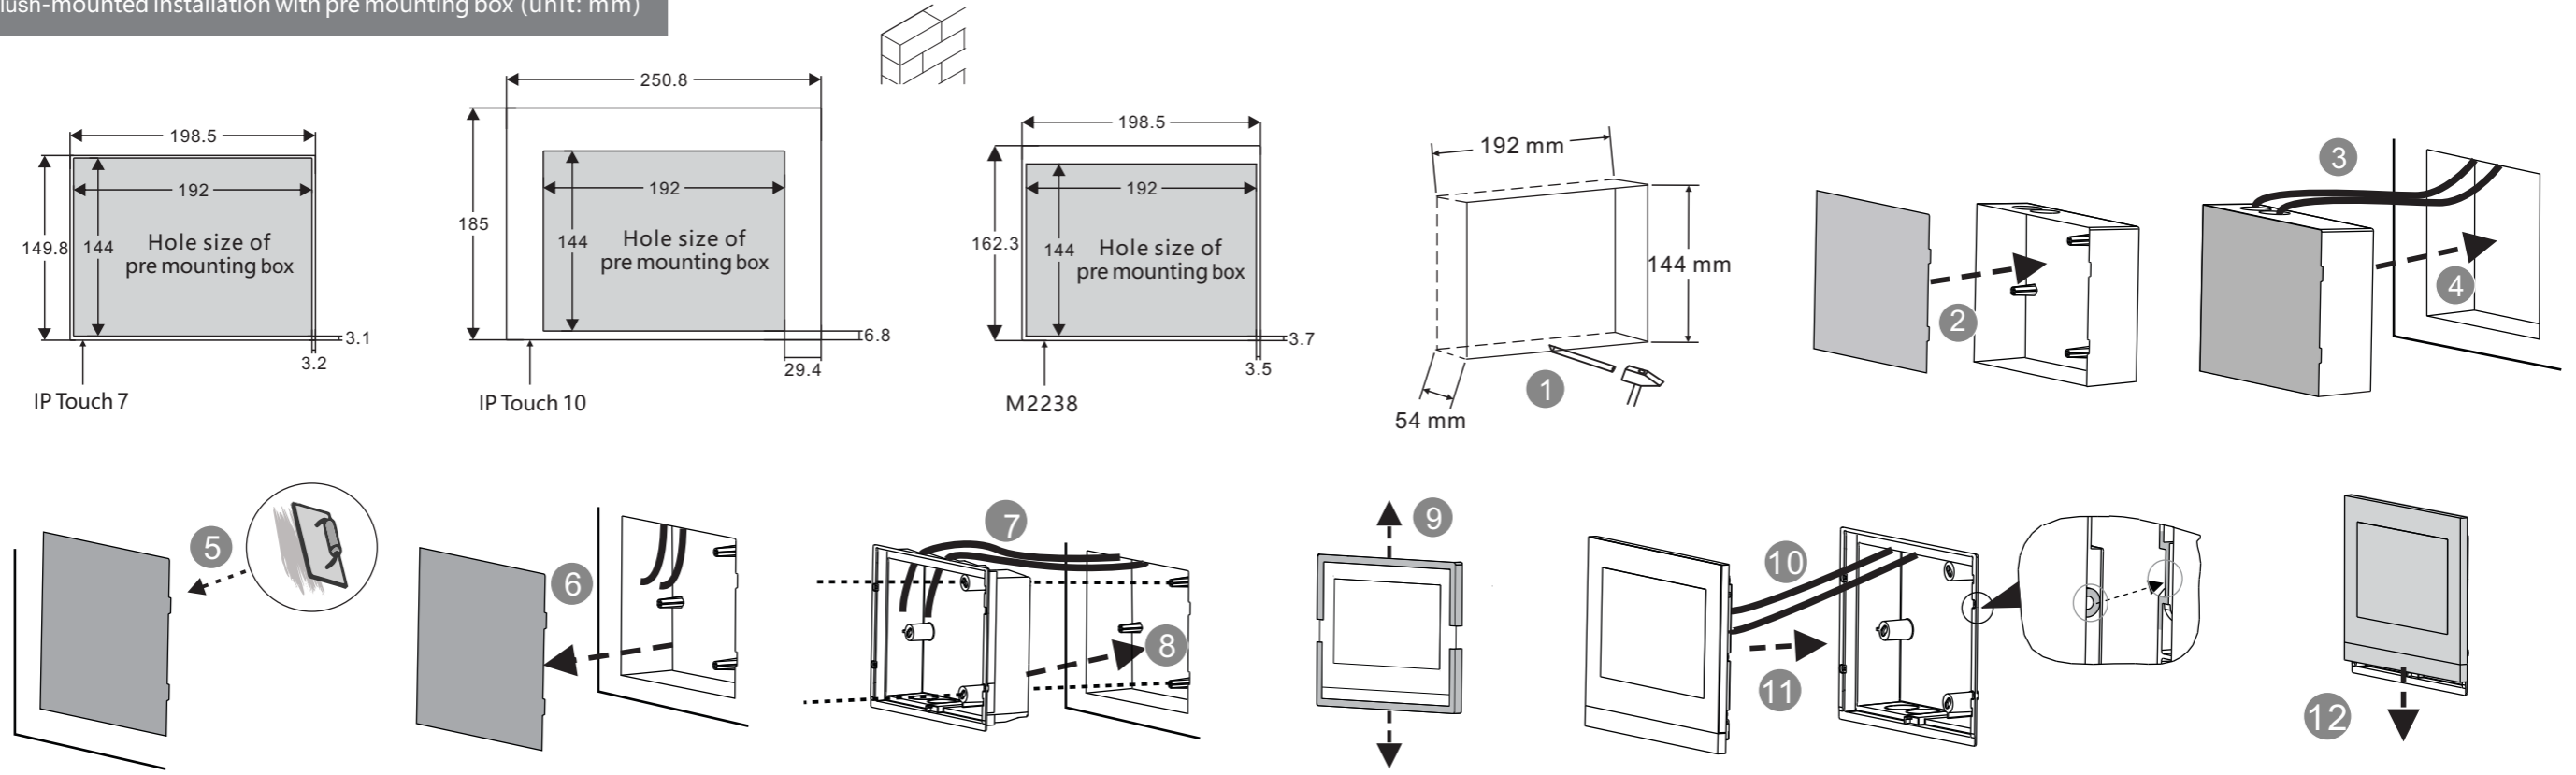

Product dimension (Unit: mm)

Installation height

Surface-mounted box (Unit: mm)

	Global	VDE&BS&CN	NEMA	NEMA	NEMA&Italy	Swiss	
IP Touch 7							
IP Touch 10							
M2238.-.							

Surface-mounted installation

This installation method is not suitable for IP Touch (LAN+LAN)

Desktop installation

This installation method is not suitable for IP Touch (LAN+LAN)

Flush-mounted installation with pre mounting box (unit: mm)

Cavity wall installation with mounting box (unit: mm)

Replacing the end strip

(Not available for full glass panel)

Dismantling