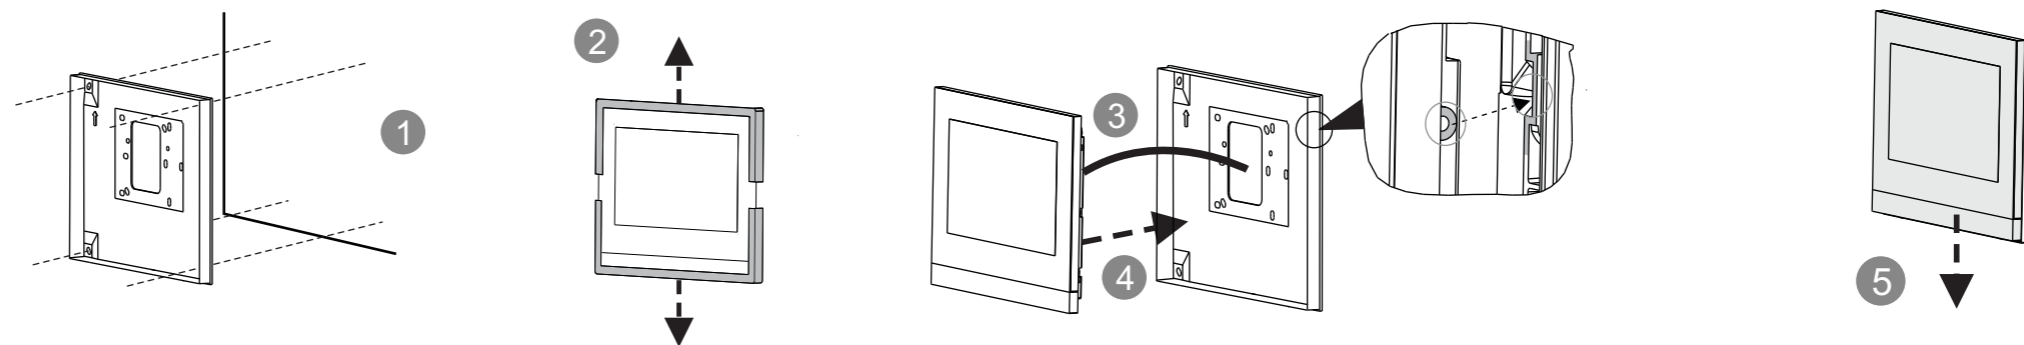

Product dimension (Unit: mm)

Installation height

Surface-mounted box (Unit: mm)

	Global	VDE&BS&CN	NEMA	NEMA	NEMA&Italy	Swiss	
IP Touch 7							
IP Touch 10							
M2238.-.							

Surface-mounted installation

This installation method is not suitable for IP Touch (LAN+LAN)

Desktop installation

This installation method is not suitable for IP Touch (LAN+LAN)

Flush-mounted installation with pre mounting box (unit: mm)

Cavity wall installation with mounting box (unit: mm)

Replacing the end strip

(Not available for full glass panel)

Dismantling