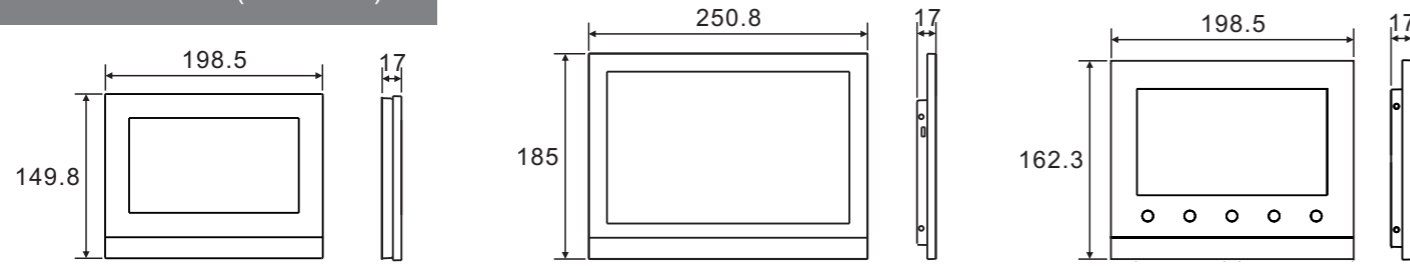

Product dimension (Unit: mm)

Installation height

Surface-mounted box (Unit: mm)

	Global	VDE&BS&CN	NEMA	NEMA	NEMA&Italy	Swiss	
IP Touch 7							
IP Touch 10							
M2238.-.							

Surface-mounted installation

This installation method is not suitable for IP Touch (LAN+LAN)

Desktop installation

This installation method is not suitable for IP Touch (LAN+LAN)

Flush-mounted installation with pre mounting box (unit: mm)

Cavity wall installation with mounting box (unit: mm)

Replacing the end strip

(Not available for full glass panel)

Dismantling