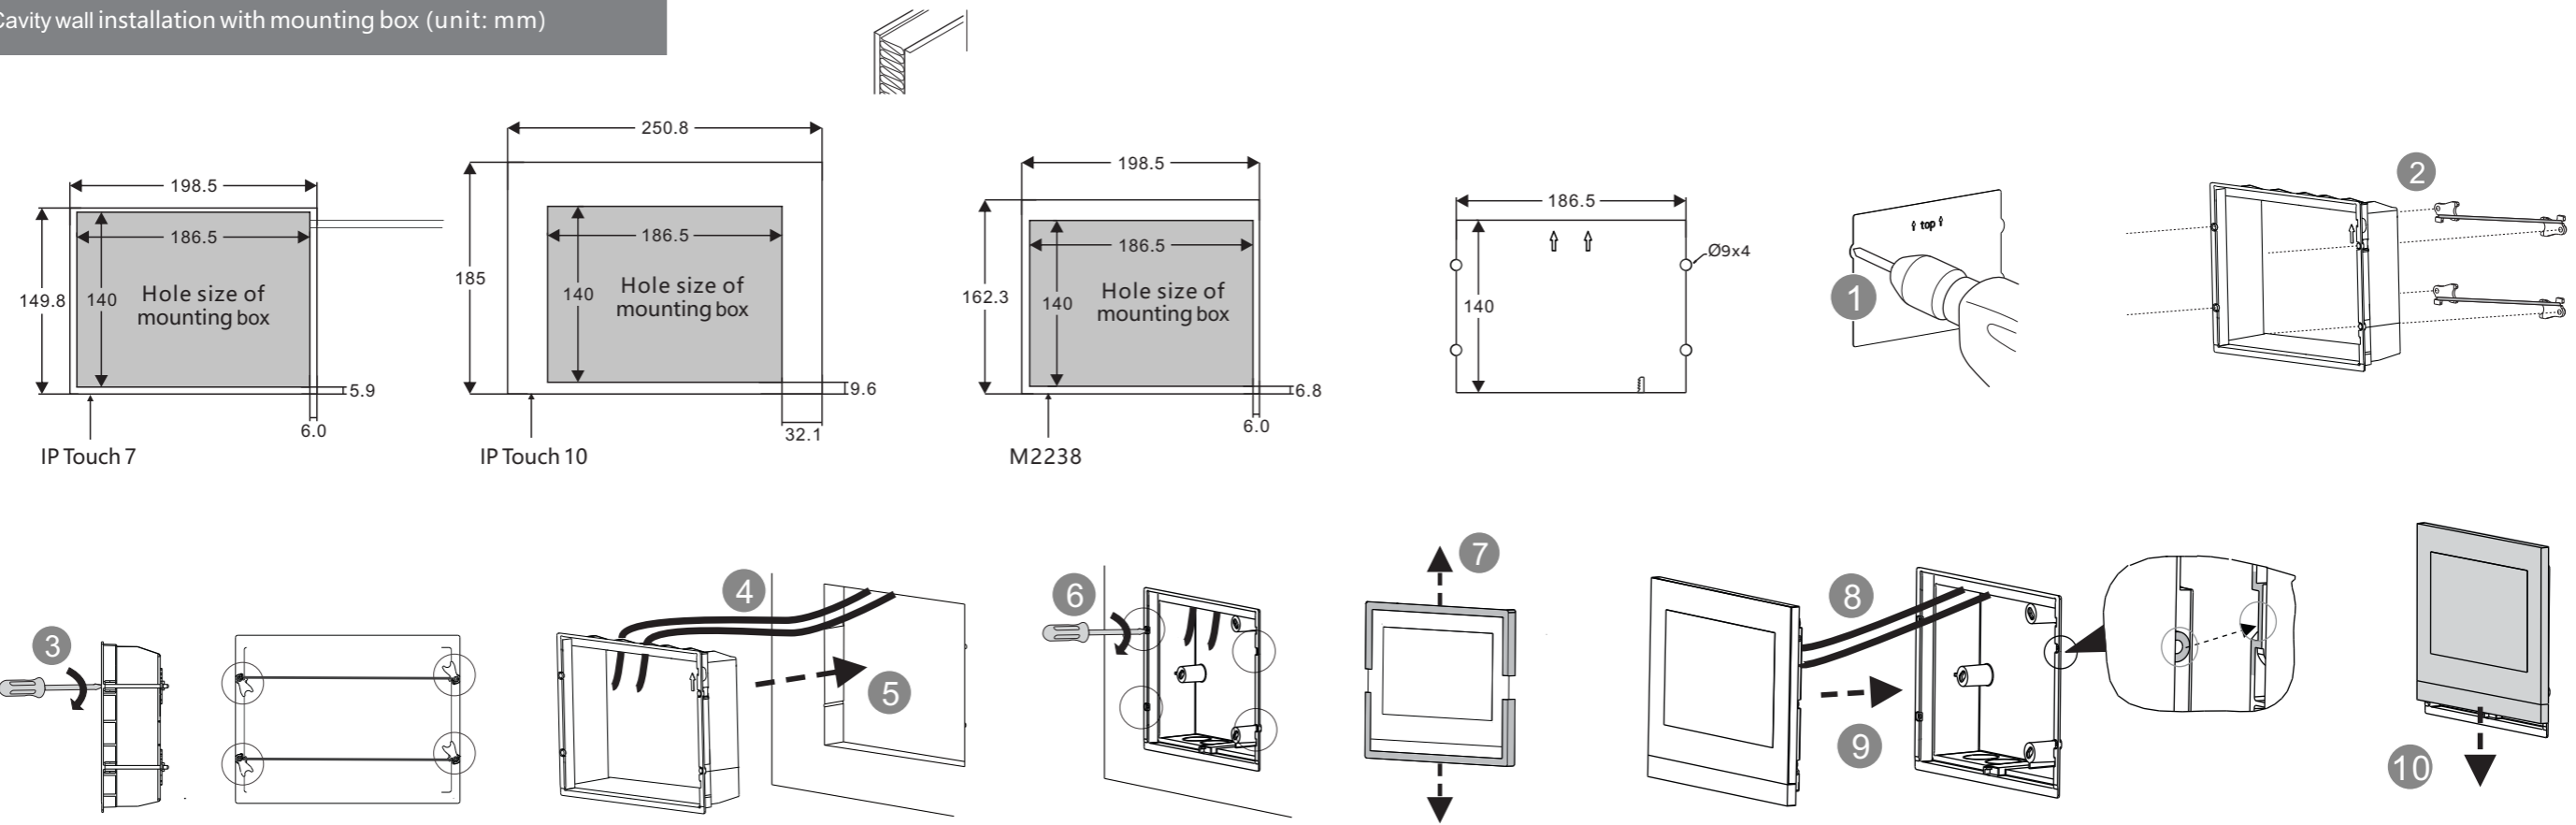

Product dimension (Unit: mm)

Installation height

Surface-mounted box (Unit: mm)

	Global	VDE&BS&CN	NEMA	NEMA	NEMA&Italy	Swiss	
IP Touch 7							
IP Touch 10							
M2238.-.							

Surface-mounted installation

This installation method is not suitable for IP Touch (LAN+LAN)

Desktop installation

This installation method is not suitable for IP Touch (LAN+LAN)

Flush-mounted installation with pre mounting box (unit: mm)

Cavity wall installation with mounting box (unit: mm)

Replacing the end strip

(Not available for full glass panel)

Dismantling