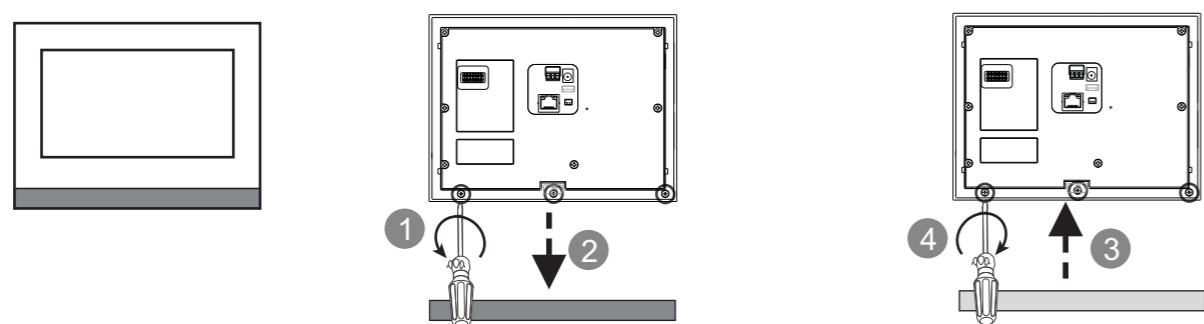

This installation method is not suitable for IP Touch (LAN+LAN)

Desktop installation

This installation method is not suitable for IP Touch (LAN+LAN)

Flush-mounted installation with pre mounting box (unit: mm)

Cavity wall installation with mounting box (unit: mm)

Replacing the end strip

(Not available for full glass panel)

Dismantling