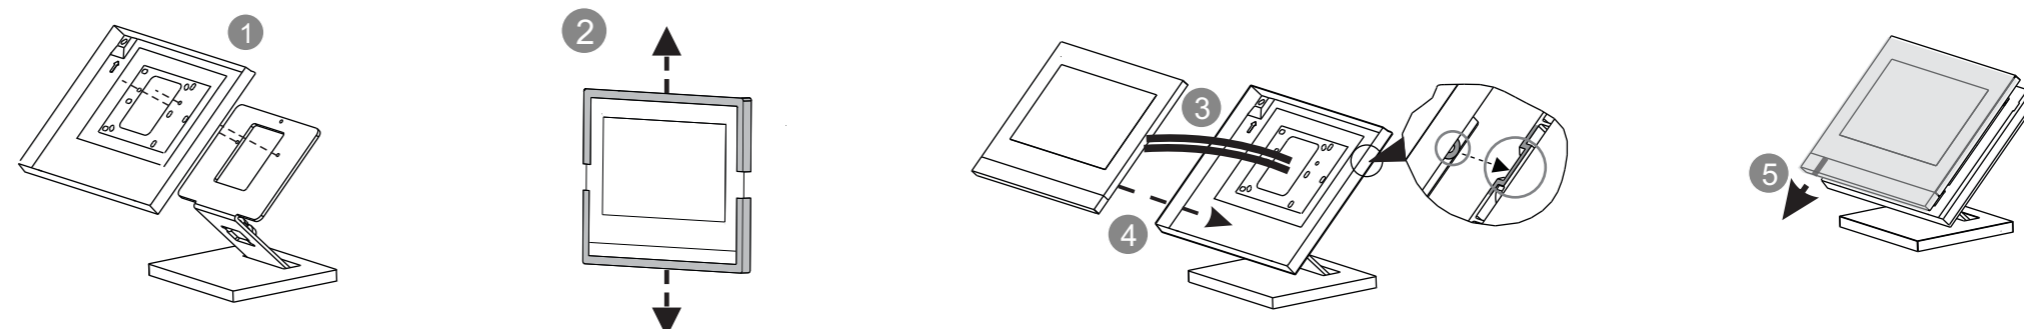

Product dimension (Unit: mm)

Installation height

Surface-mounted box (Unit: mm)

	Global	VDE&BS&CN	NEMA	NEMA	NEMA&Italy	Swiss	
IP Touch 7							
IP Touch 10							
M2238.-.							

Surface-mounted installation

This installation method is not suitable for IP Touch (LAN+LAN)

Desktop installation

This installation method is not suitable for IP Touch (LAN+LAN)

Flush-mounted installation with pre mounting box (unit: mm)

Cavity wall installation with mounting box (unit: mm)

Replacing the end strip

(Not available for full glass panel)

Dismantling